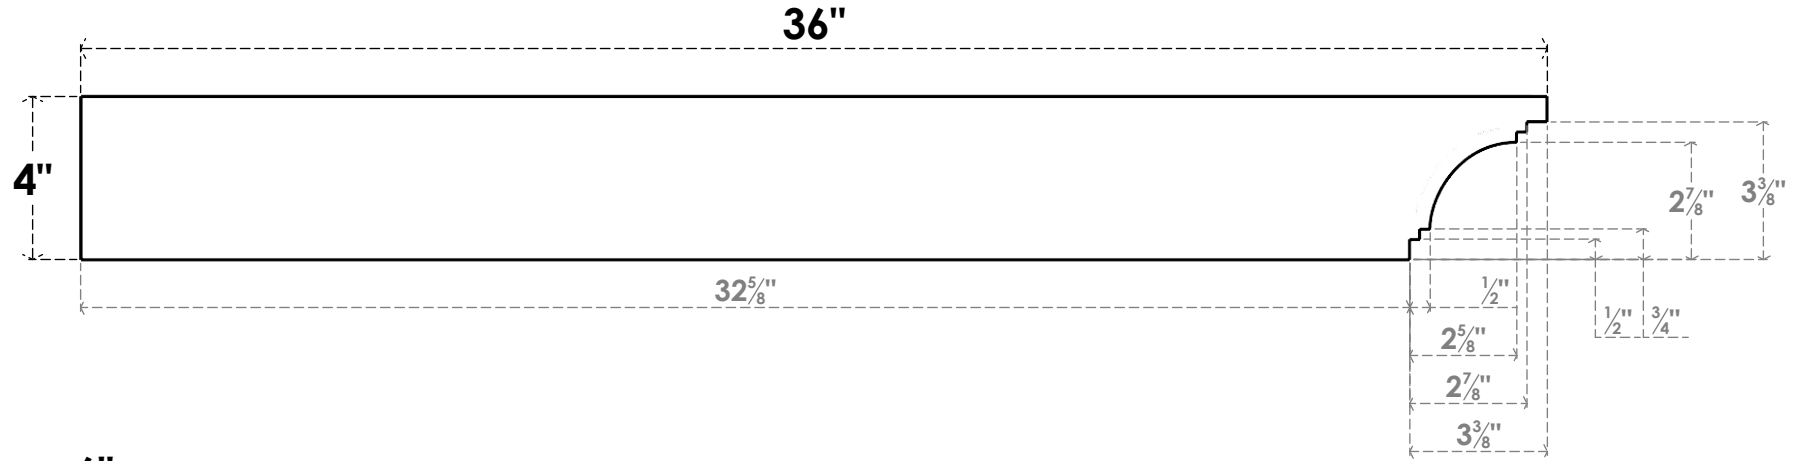

ITEM NUMBER: RFTURO060X04000X36000X004PEC00RCPR

6"W X 4"H X 36"L TIMBERTHANE ROUGH CEDAR PESCADERO FAUX WOOD OPEN RAFTER TAIL, 4"L END, PRIMED TAN

SIDE PROFILE

FRONT PROFILE

ISOMETRIC

GENERATED DATE : 03/02/2023