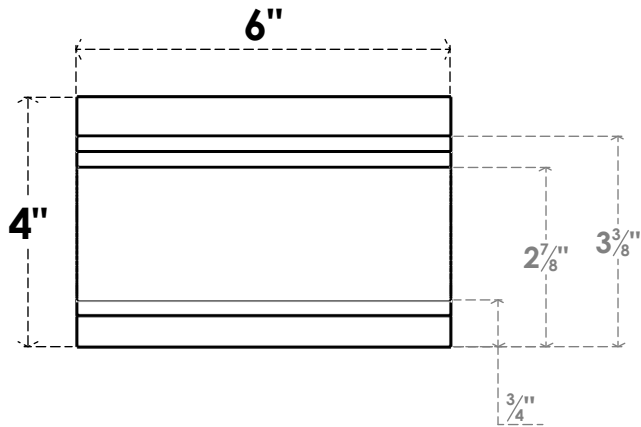

ITEM NUMBER: RFTURO060X04000X36000X004PEC00RCPR

6"W X 4"H X 36"L TIMBERTHANE ROUGH CEDAR PESCADERO FAUX WOOD OPEN RAFTER TAIL, 4"L END, PRIMED TAN

SIDE PROFILE

FRONT PROFILE

ISOMETRIC

GENERATED DATE : 03/02/2023